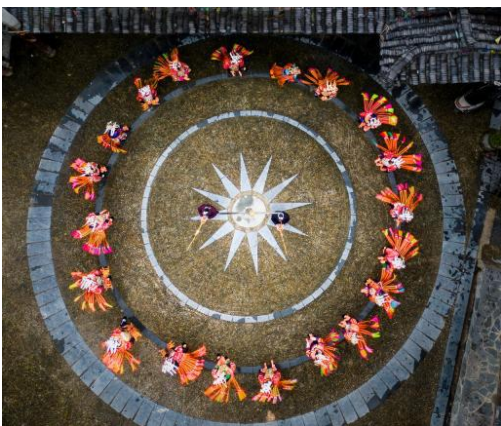

GPU HM

COLORFUL WALTZ

MING LI

CHINA